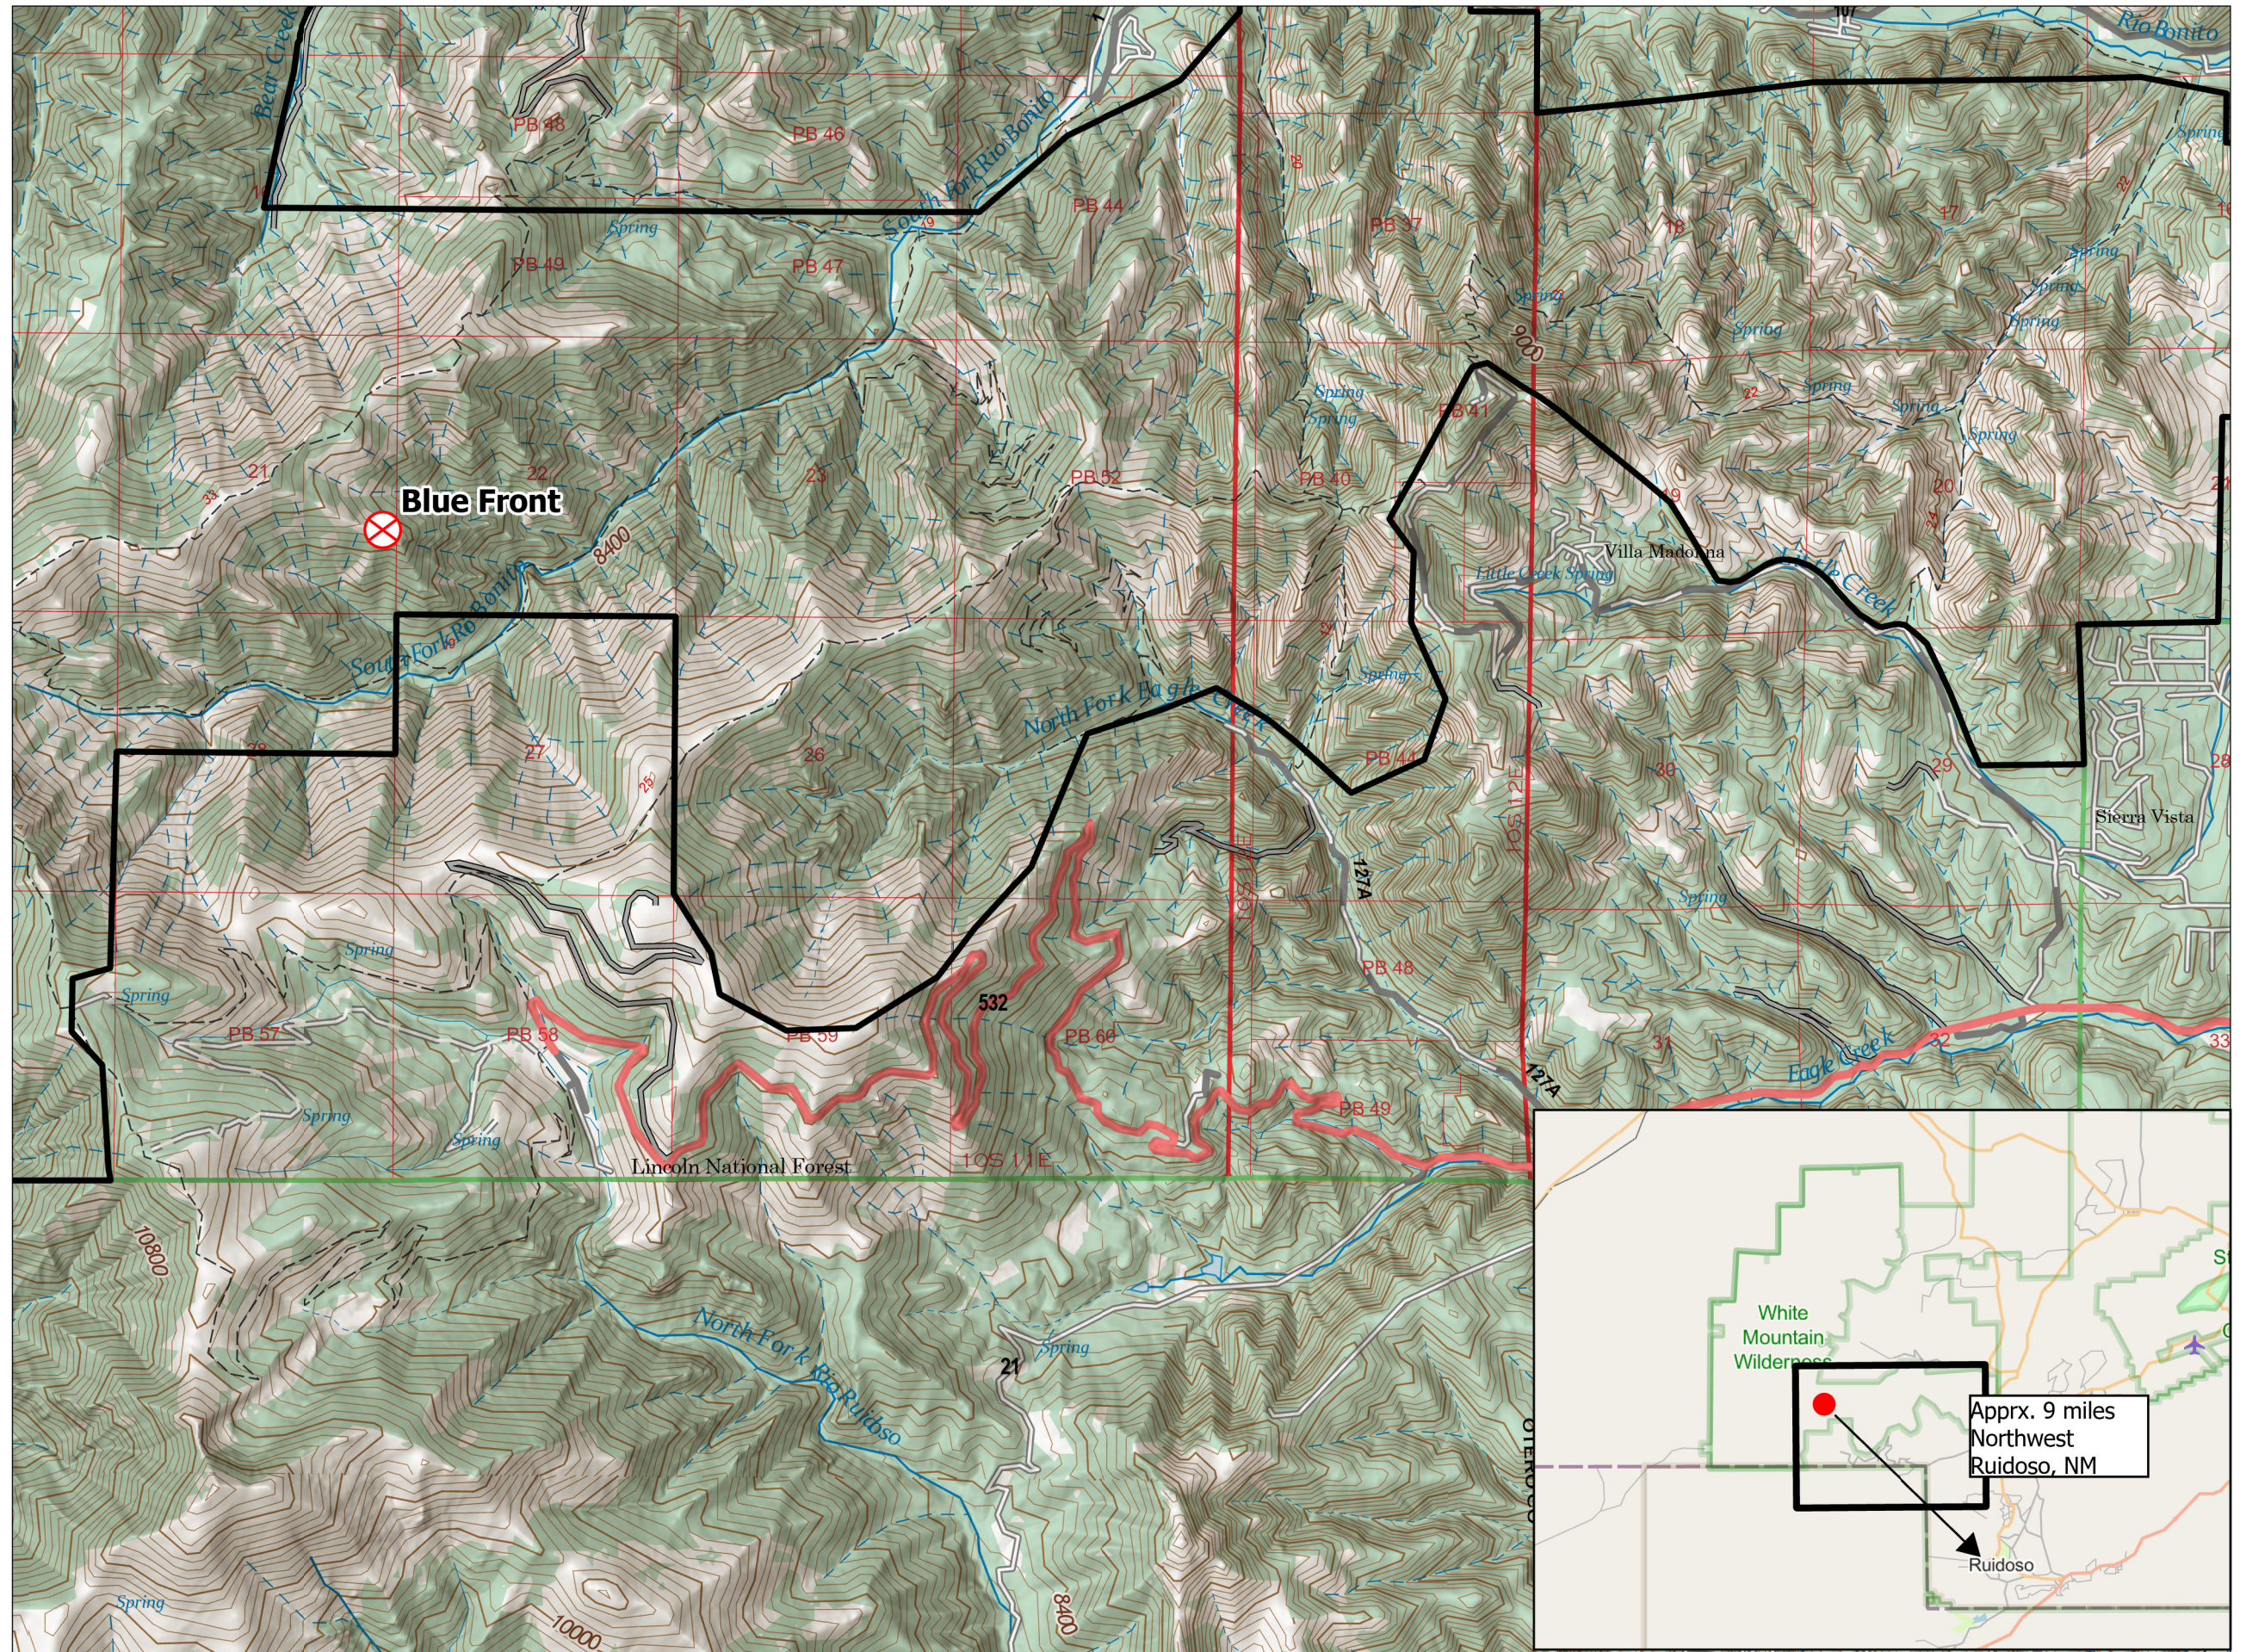

Public Information

Blue Front
NM-LNF-000552
10/29/2024

200 acres at 0800 hrs on 10/29/24

-  Fire Origin
-  White Mountain Wilderness

Miles

1:37,500 | 10/29/2024 0844

North American 1983 Datum. Lat/Long Grid