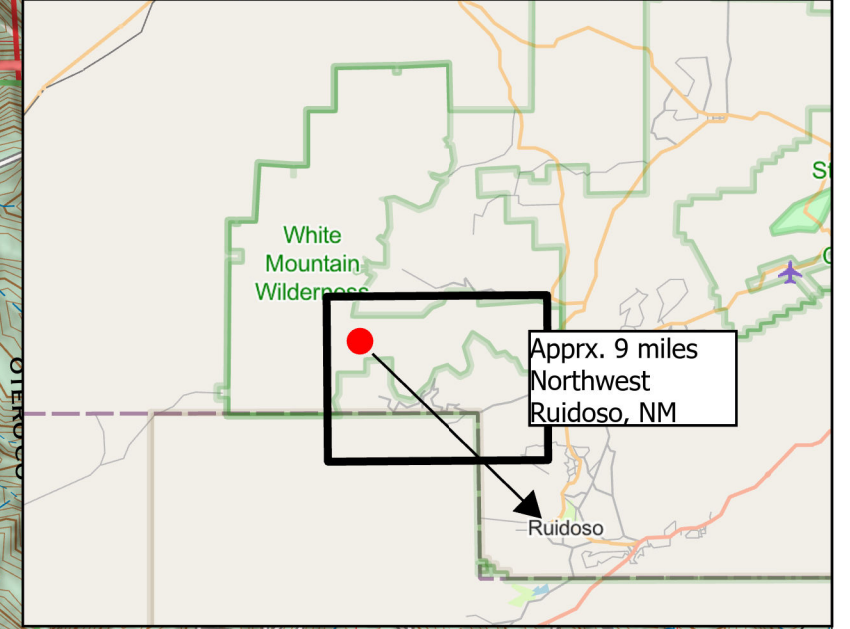

Public Information

Blue Front
NM-LNF-000552
10/29/2024

200 acres at 0800 hrs on 10/29/24

-  Fire Origin
-  White Mountain Wilderness

Miles

1:37,500 | 10/29/2024 0844

North American 1983 Datum. Lat/Long Grid